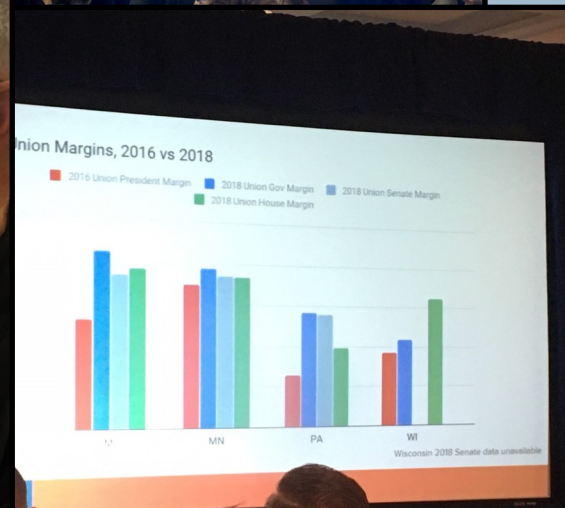

IBEW
2020 VISION
CONFERENCE

Day of the Land: the Presidency

THE HILL Trump's surprise trade strategy threatens new NAFTA

Trump's tax cuts will help the Walton family more than Walmart workers

GM's Plant Closures Condemned: the President is a Liar and a Fool